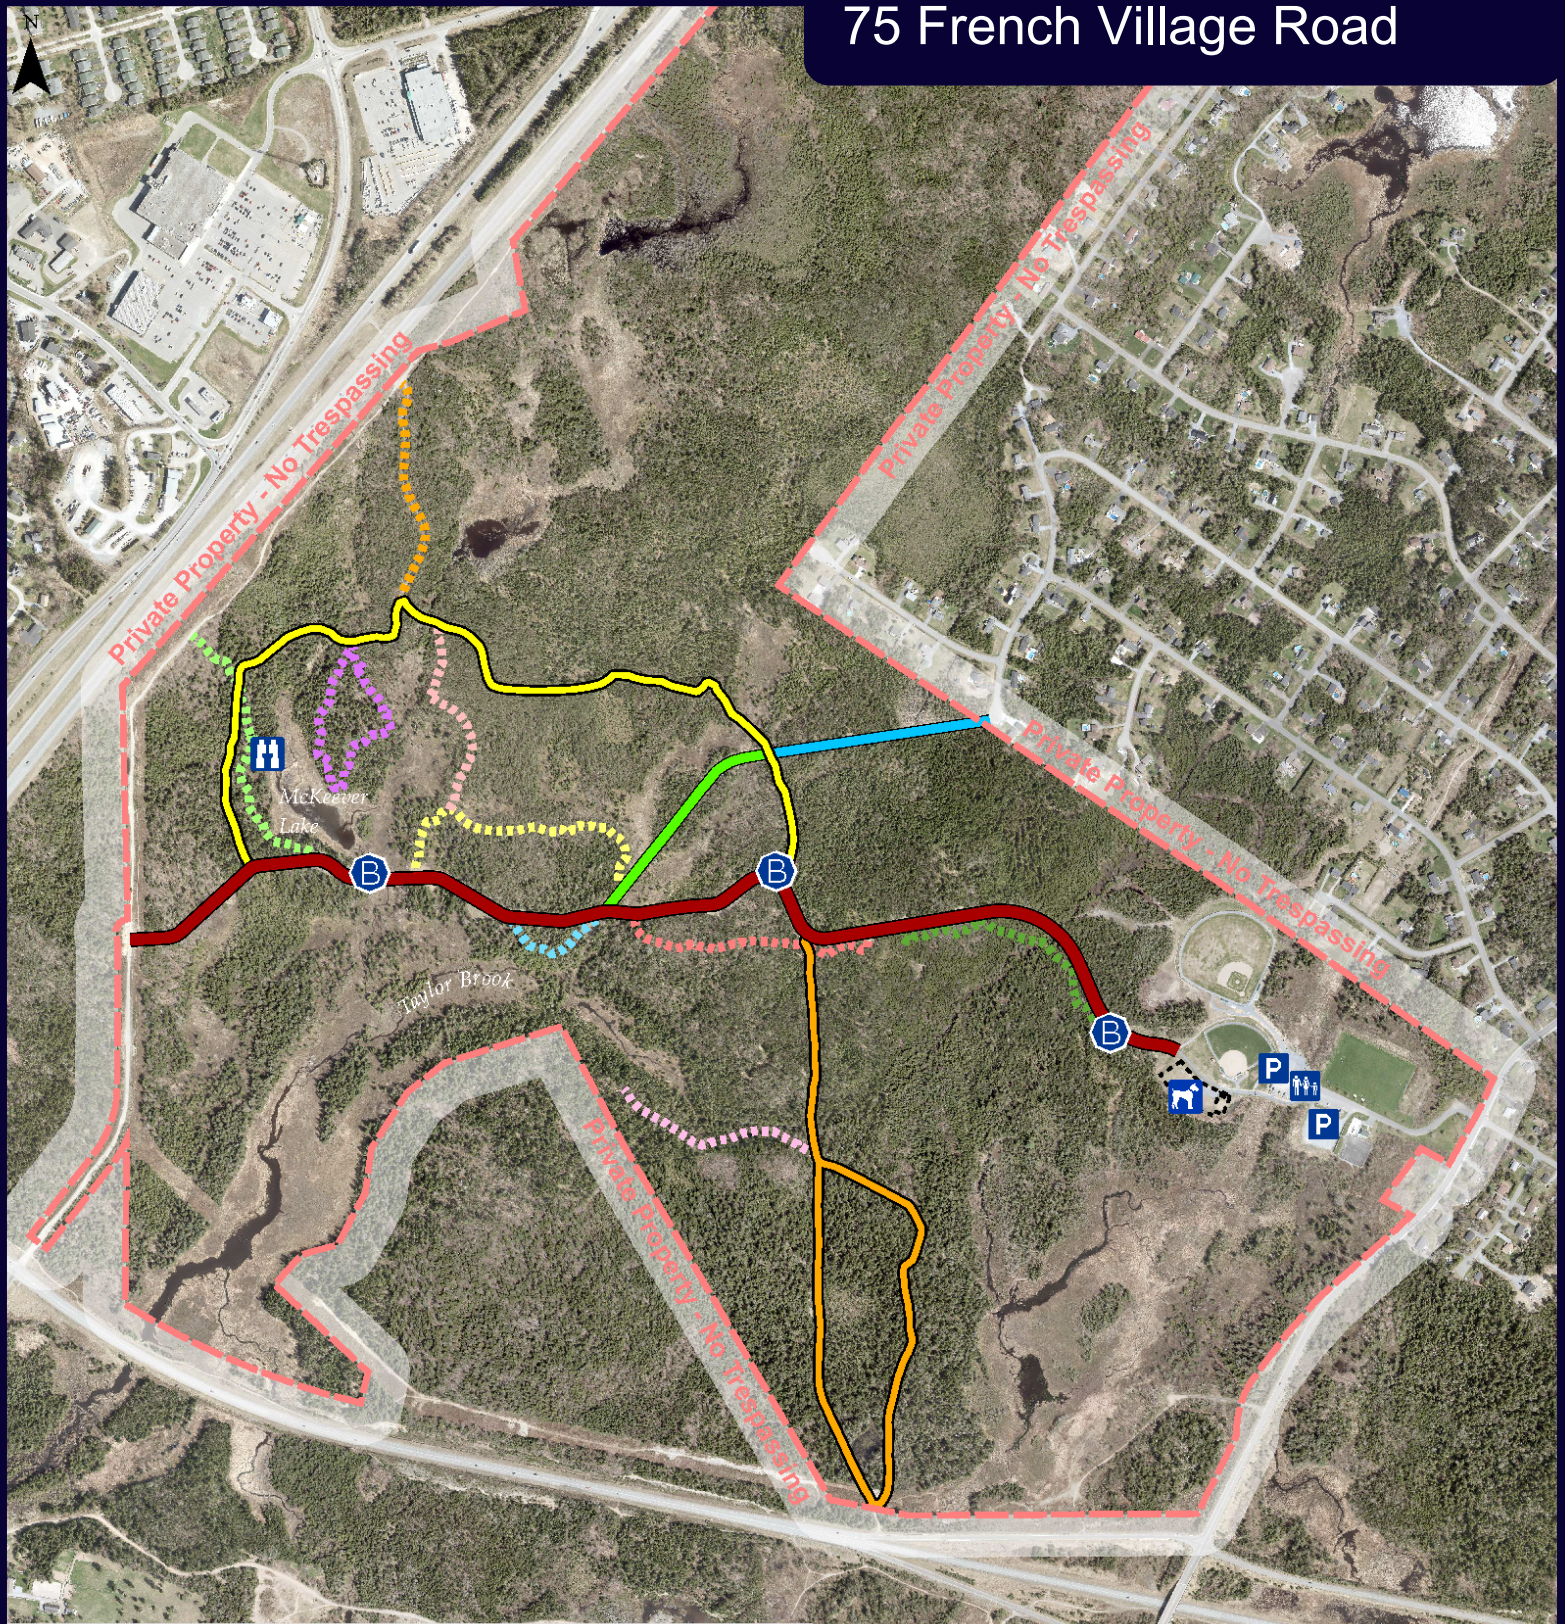

Wells Recreation Park 75 French Village Road

Parking

Dog Park

Bench & Waste Bin

Washrooms

Lookout

Groomed Trails

Main Trail (1.7 km)

Taylor Brook Trail (1.4 km)

McKeever Lake Loop (2.2 km)

McKeever Lake Bypass (0.3 km)

Rodney Connector (0.3 km)

Non-Groomed Trails

Rocky Forest Trail McKeever Link

Nuthatch Alley

Little Gully

Brookside Trail

Jack Pine Grove

Beaver Lodge Loop

Whiskey Jack Way

Coyote Pines Access Trail