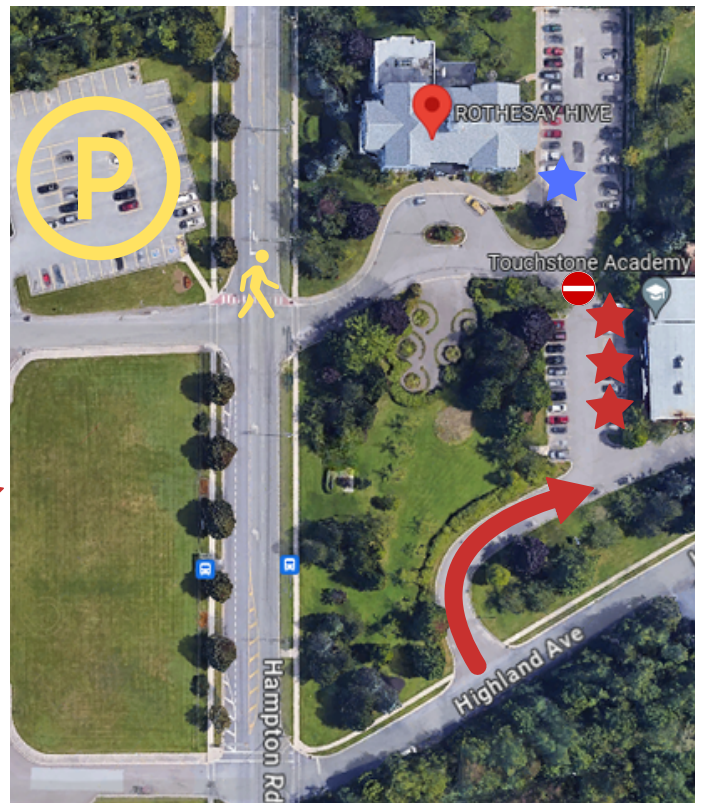

# PARKING REMINDER: ROTHESAY HIVE USERS

All Rothesay Hive users who are able are asked to park across the street at 65 Hampton Rd. 

Spaces are very limited at the Town Hall parking lot due to business operations. If able, please park across the street so that there are spaces for those who need them.

## ★ Accessible Parking: ★

Located in the Town Hall parking lot, 70 Hampton Rd.

\*There is no parking available when Touchstone has special events.\*

Please **ONLY** use the 10 parking spaces on the school side of the lot as indicated by the **RED STARS!** ★

There are **2** accessible parking spaces located here.

 Touchstone Parking Lot is **ONLY** accessible from Highland Ave. There is **NO ENTRY** from Town Hall.

**\* UPCOMING SPECIAL EVENTS \* = NO PARKING AT TOUCHSTONE**

- Thursday, March 14, from 8:30am-10:30am
- Wednesday, June 5, from 8:30am-12:00pm
- Wednesday, June 19, from 8:30am-11:00am