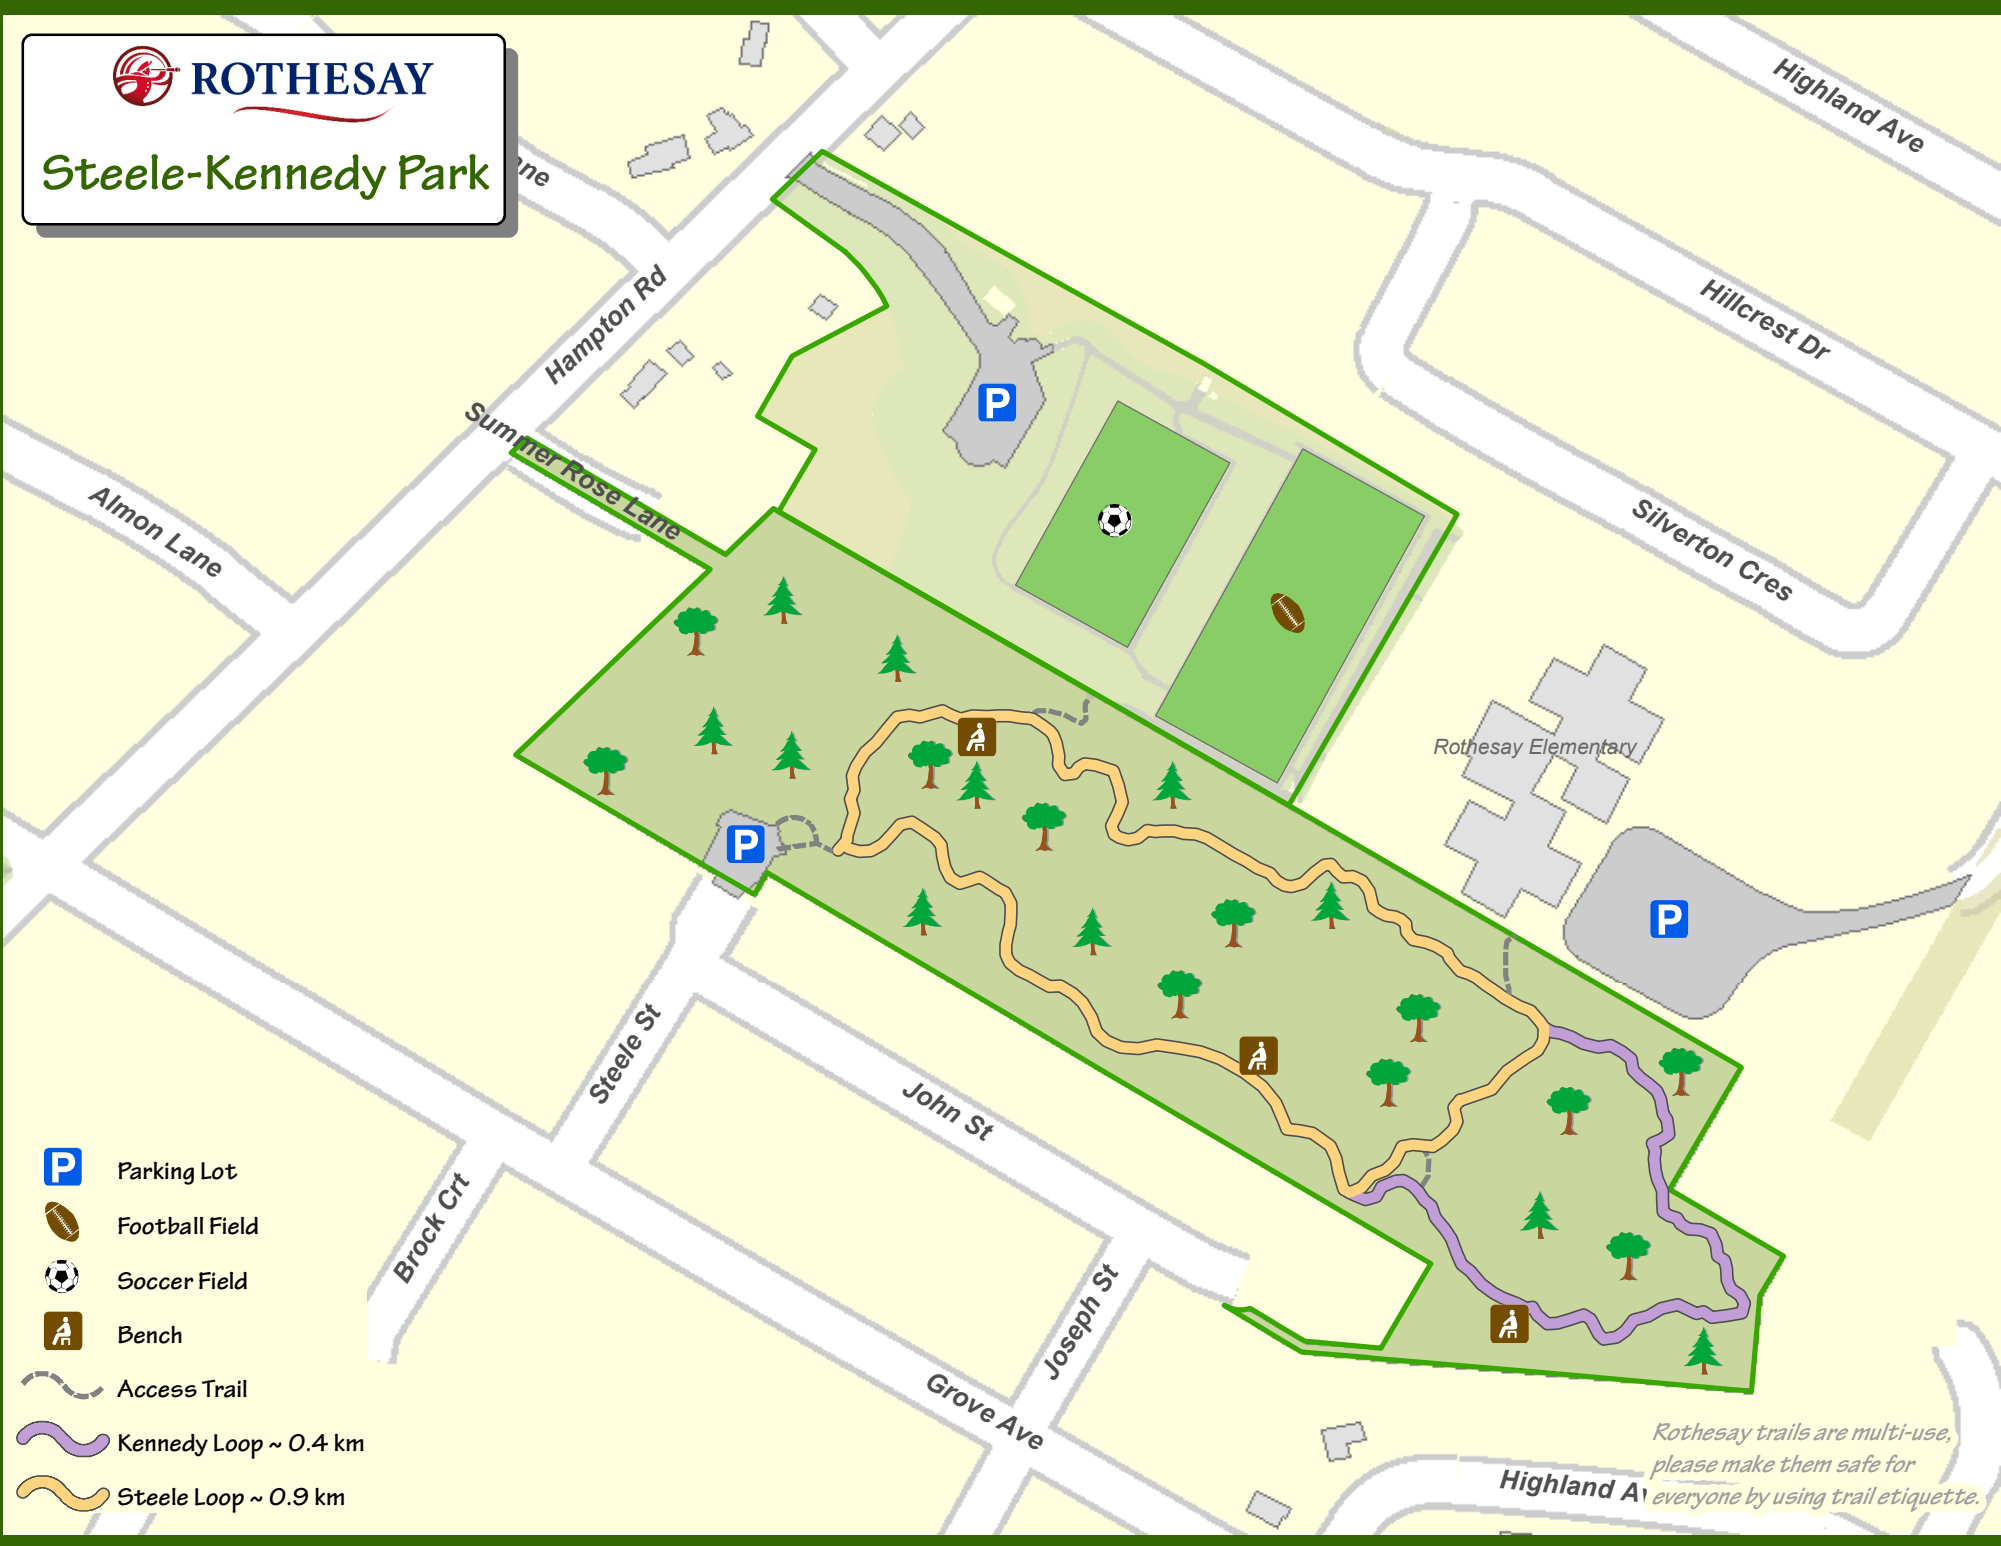

**ROTHERSAY**

# Steele-Kennedy Park

Parking Lot

Football Field

Soccer Field

Bench

Access Trail

Kennedy Loop ~ 0.4 km

Steele Loop ~ 0.9 km

*Rothsay trails are multi-use, please make them safe for everyone by using trail etiquette.*