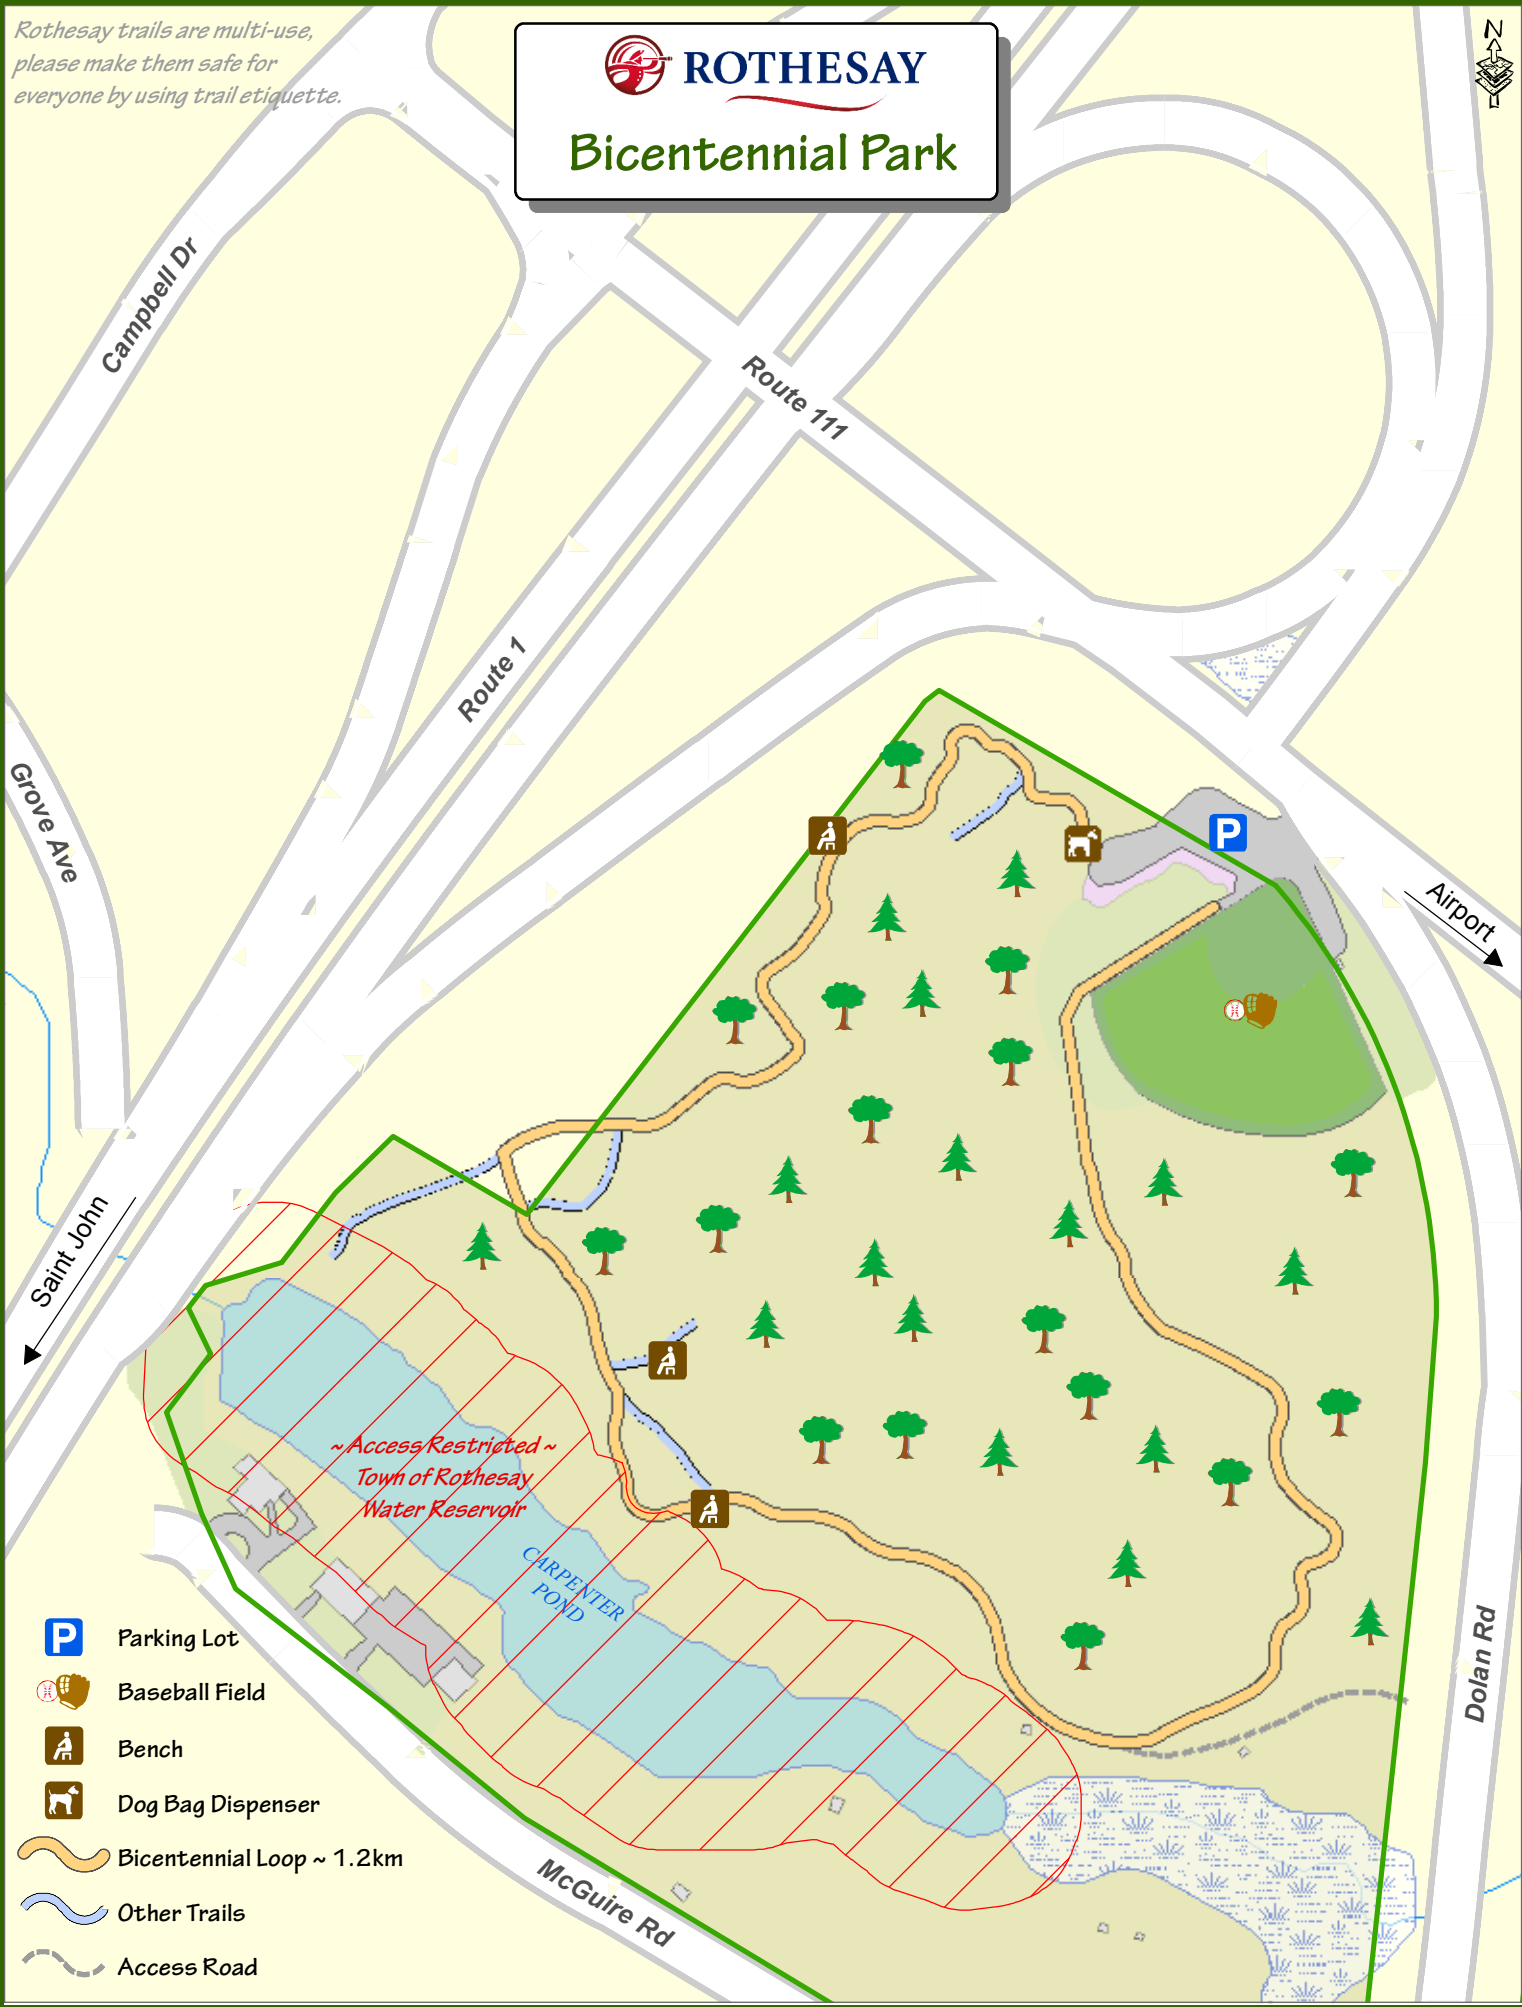

Rothestay trails are multi-use,  
please make them safe for  
everyone by using trail etiquette.

 **ROTHERSAY**  
Bicentennial Park

-  Parking Lot
-  Baseball Field
-  Bench
-  Dog Bag Dispenser
-  Bicentennial Loop ~ 1.2km
-  Other Trails
-  Access Road